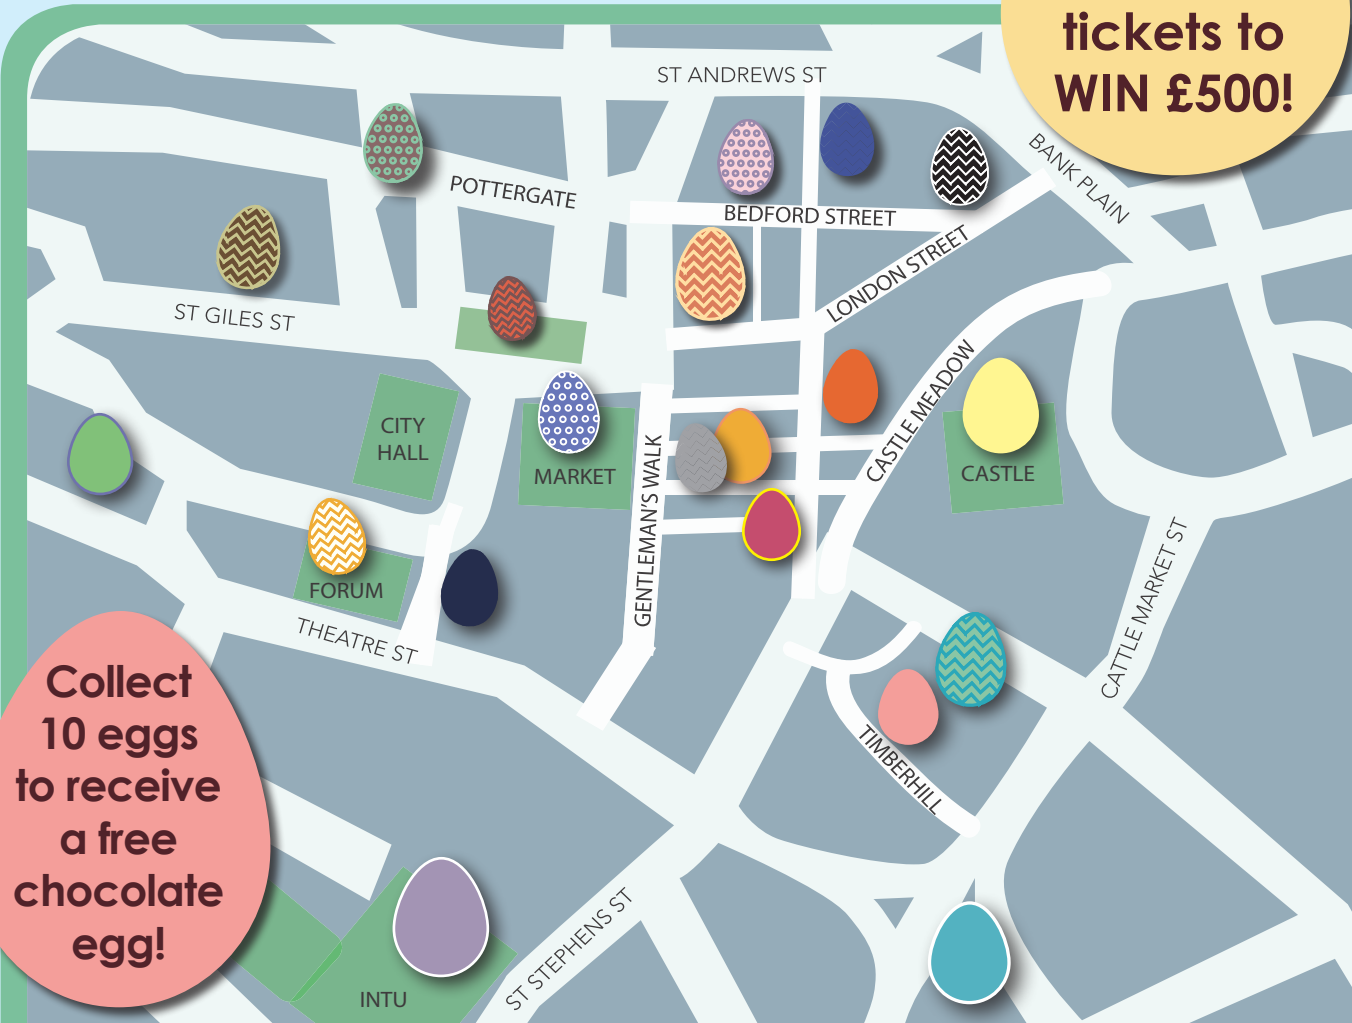

Join the Easter Egg Hunt

28th March – 10th April

Find at least 10 of the Easter Eggs around the city, noting down the codes which can be found on each of the posters. Once you've visited 10 locations collect your chocolate egg from the Tourist Information Centre (Forum) - you might find a golden ticket too!

Find one of 5 golden tickets to WIN £500!

Collect 10 eggs to receive a free chocolate egg!

 Bridewell Museum
Bridewell Alley, NR2 1AQ

 Caley's
The Guildhall, NR2 1NF

 Castle Mall
100 Castle Mall, NR1 3DD

 Franks Bar
19 Bedford Street, NR2 1AR

 Grosvenor
28 Lower Goat Lane, NR2 1EL

 Intu Chapelfield
St Stephens Street, NR1 3SH

 Jarrold
1-11 London Street, NR2 1JF

 John Lewis
All Saints Green, NR1 3LX

 Jojo Maman Bebe
10 Back of the Inns, NR2 1JH

 Mustard Shop
15 Royal Arcade, NR2 1NQ

 Norwich Castle
Castle Meadow, NR1 3JU

 The Book Hive
53 London Street, NR2 1HL

 The Garage
14 Chapelfield North, NR2 1NY

 TV and Movie Store
2 Millennium Plain, NR2 1TF