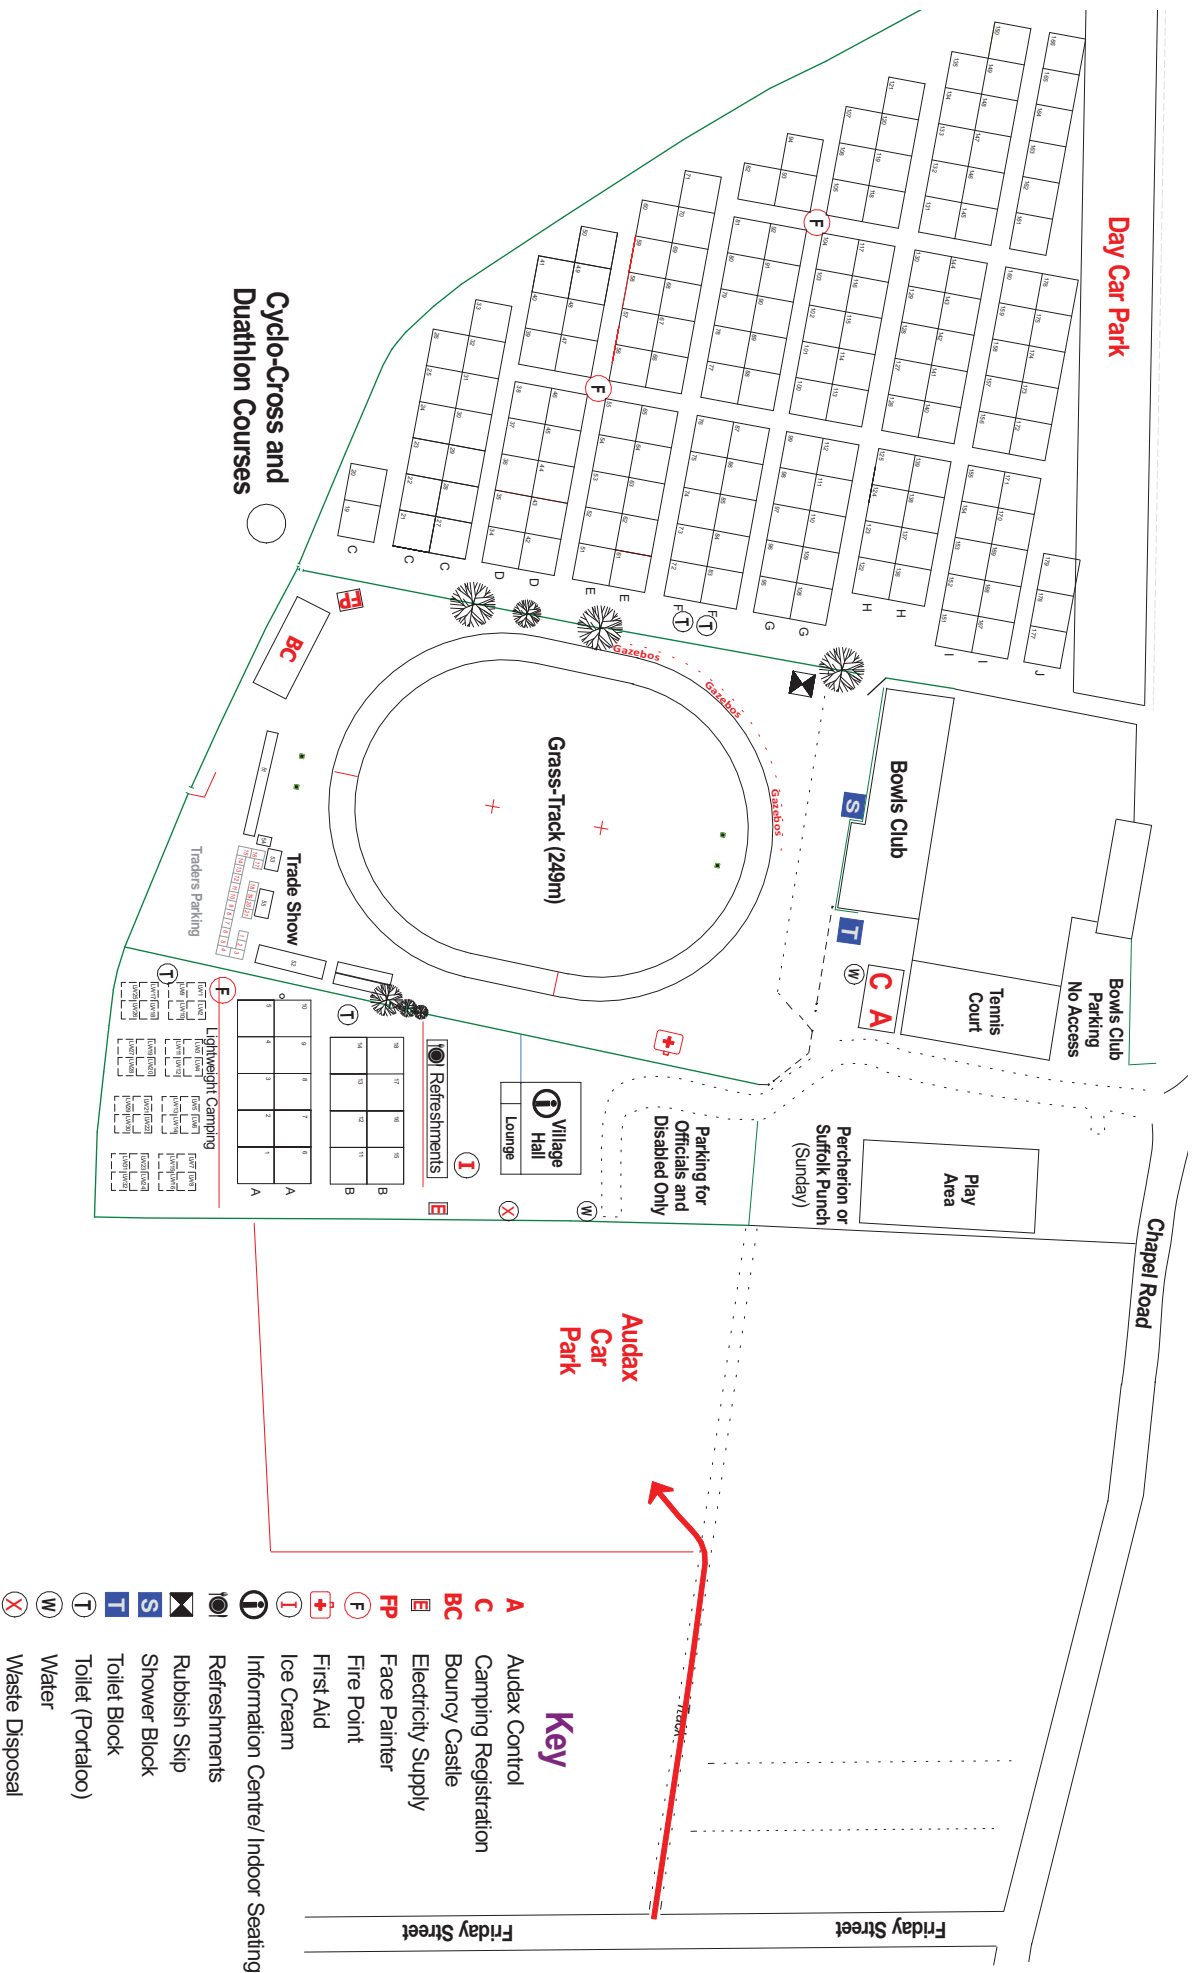

Festival Site Plan

2019 Mildenhall Cycling Festival - will take place 24th - 26th August 2019